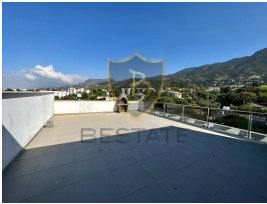

BP-10000003062