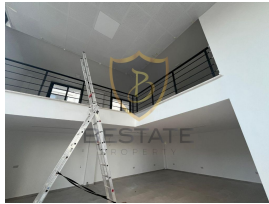

BP-10000004664