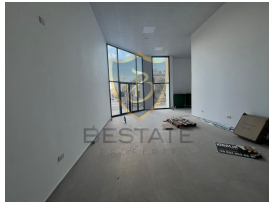

BP-10000004664