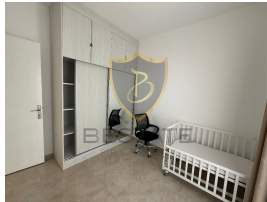

BP-10000004463

Publication Date	26-11-2024	Age of the Building	2
Category	Houses	Floor	2
Status	FOR SALE	Number of Floors of the Building	3
Property Type	Flat	Maintenance Fee	-
Net m ²	-	Furnishing Status	Furnished
Number of Rooms	2+1	Title Deed	Tahsis
Number of Bathrooms	1	Payment type	Total Price
Can Be Navigated By Video Call	Yes	Eligibility for Loan	Appropriate

£ 92.000

2+1 apartment for sale in the site with mountain and sea views in Kyrenia Lapta !!

- In the calm, peaceful location of the Lapta region
- The location close to highlands, stops, markets, pharmacy, etc.
- Mountain and sea view
- 85 m2 closed area
- 2 bedrooms
- Furnished
- Wide and spacious rooms
- wide balcony
- within the well -groomed site
- Common pool
- with elevator
- Dues-20 STG
- 2 -year building
- allocation Koçlı