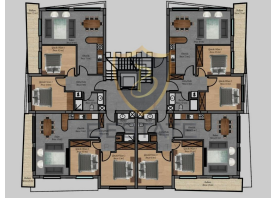

BP-10000004463

Publication Date	26-11-2024	Age of the Building	2
Category	Houses	Floor	2
Status	FOR SALE	Number of Floors of the Building	3
Property Type	Flat	Maintenance Fee	-
Net m ²	-	Furnishing Status	Furnished
Number of Rooms	2+1	Title Deed	Tahsis
Number of Bathrooms	1	Payment type	Total Price
Can Be Navigated By Video Call	Yes	Eligibility for Loan	Appropriate

£ 92.000

2+1 apartment for sale in the site with mountain and sea views in Kyrenia Lapta !!

- In the calm, peaceful location of the Lapta region
- The location close to highlands, stops, markets, pharmacy, etc.
- Mountain and sea view
- 85 m2 closed area
- 2 bedrooms
- Furnished
- Wide and spacious rooms
- wide balcony
- within the well -groomed site
- Common pool
- with elevator
- Dues-20 STG
- 2 -year building
- allocation Koçlı