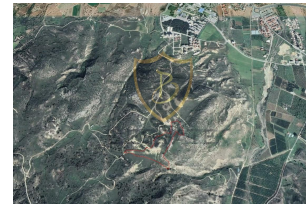

BP-10000004436

Publication Date	13-11-2024	Max Floor Permission	12
Category	Land	Development Rate (%)	220
Status	FOR SALE	Title Deed	Turkish Title Deeds
Property Type	Plot	Payment type	Total Price
Net m²	32 acre 2 square feet 2,980.52 Quarter of acre-	Eligibility for Loan	Appropriate
Can Be Navigated By Video Call	Yes