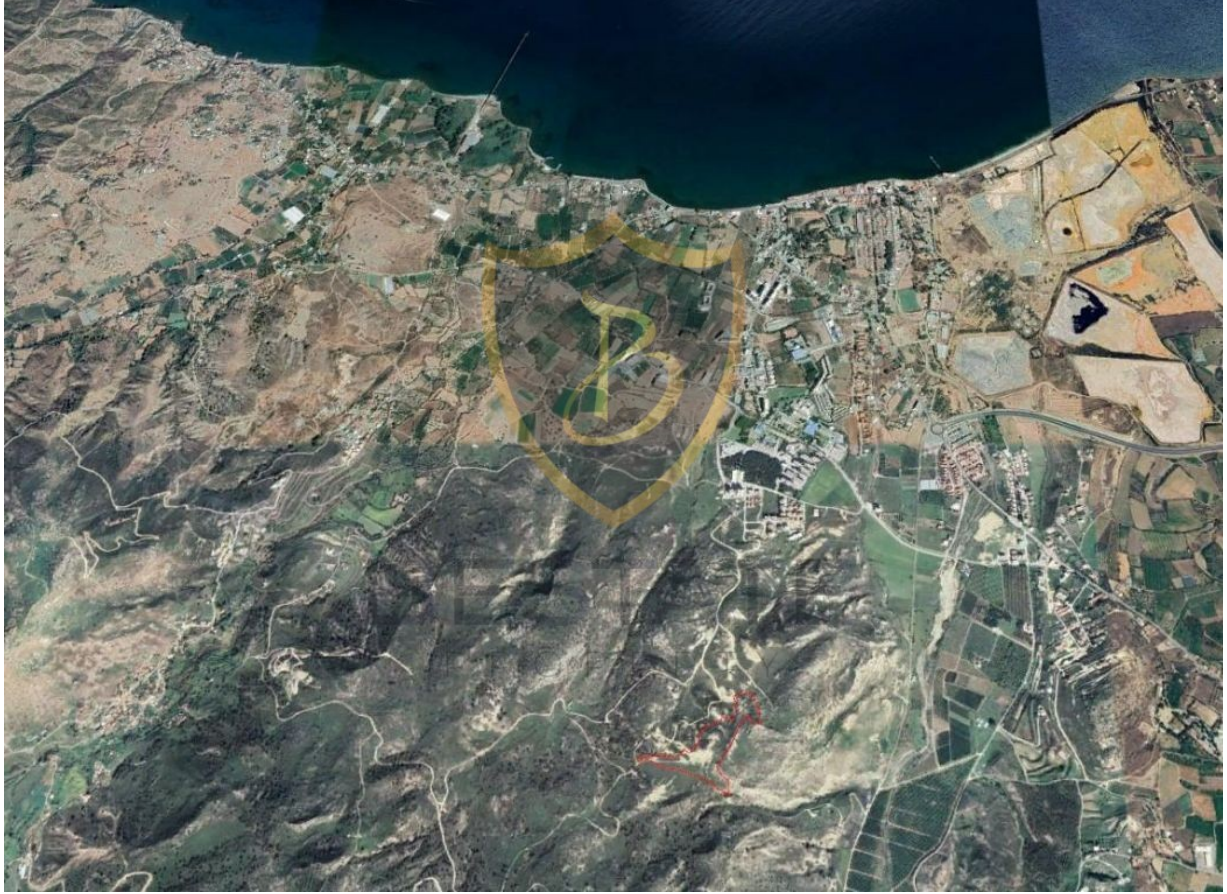

BP-10000004436

Publication Date	13-11-2024	Max Floor Permission	12
Category	Land	Development Rate (%)	220
Status	FOR SALE	Title Deed	Turkish Title Deeds
Property Type	Plot	Payment type	Total Price
Net m ²	32 acre 2 square feet 2,980.52 Quarter of acre-	Eligibility for Loan	Appropriate
Can Be Navigated By Video Call	Yes		

£ 22.000

TURKISH INVESTMENT FIELD WITH MOUNTAIN AND SEA VIEWS IN GÜZELYURT!!! (32 acres 3 houses)

- Stunning Mountain and Sea Views
- 3 min Driving Distance to European University of Lefke
- 5 min Driving Distance to City Center
- 43,762 m2 Field Area (32 Decares 3 Houses)
- 220% Zoning Rate
- 12 Floor Permission
- 96277 m2 Construction Area
- Turkish Cob