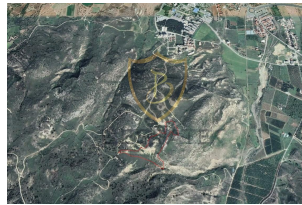

BP-10000004436

Publication Date	13-11-2024	Max Floor Permission	12
Category	Land	Development Rate (%)	220
Status	FOR SALE	Title Deed	Turkish Title Deeds
Property Type	Plot	Payment type	Total Price
Net m²	32 acre 2 square feet 2,980.52 Quarter of acre-	Eligibility for Loan	Appropriate
Can Be Navigated By Video Call	Yes