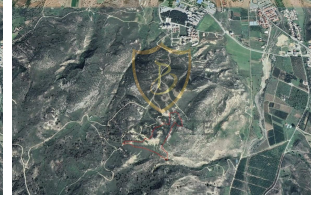

BP-10000004435

Publication Date	13-11-2024	Max Floor Permission	12
Category	Land	Development Rate (%)	220
Status	FOR SALE	Title Deed	Turkish Title Deeds
Property Type	Plot	Payment type	Total Price
Net m²	16 acre 2 square feet-	Eligibility for Loan	Appropriate
Can Be Navigated By Video Call	Yes		

£ 22.000

TURKISH INVESTMENT FIELD WITH MOUNTAIN AND SEA VIEWS IN GÜZELYURT!!! (16 Acres 2 Evleks)

- Stunning Mountain and Sea Views
- 3 min Driving Distance to European University of Lefke
- 5 min Driving Distance to City Center
- 22,077 m2 Field Area (16 Acres 2 Evleks)
- 220% Zoning Rate
- 12 Floor Permission
- 48570 m2 Construction Area
- Turkish Cob