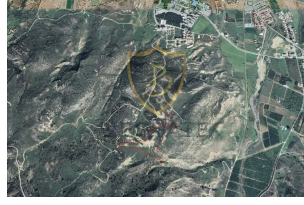

BP-10000004435

Publication Date	13-11-2024	Max Floor Permission	12
Category	Land	Development Rate (%)	220
Status	FOR SALE	Title Deed	Turkish Title Deeds
Property Type	Plot	Payment type	Total Price
Net m²	16 acre 2 square feet-	Eligibility for Loan	Appropriate
Can Be Navigated By Video Call	Yes		

£ 22.000

TURKISH INVESTMENT FIELD WITH MOUNTAIN AND SEA VIEWS IN GÜZELYURT!!! (16 Acres 2 Evleks)

- Stunning Mountain and Sea Views
- 3 min Driving Distance to European University of Lefke
- 5 min Driving Distance to City Center
- 22,077 m2 Field Area (16 Acres 2 Evleks)
- 220% Zoning Rate
- 12 Floor Permission
- 48570 m2 Construction Area
- Turkish Cobbler