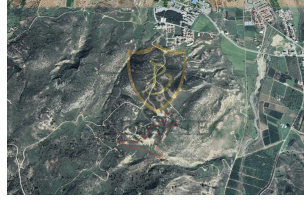

BP-10000004435

Publication Date	13-11-2024	Max Floor Permission	12
Category	Land	Development Rate (%)	220
Status	FOR SALE	Title Deed	Turkish Title Deeds
Property Type	Plot	Payment type	Total Price
Net m²	16 acre 2 square feet-	Eligibility for Loan	Appropriate
Can Be Navigated By Video Call	Yes		

£ 22.000

TURKISH INVESTMENT FIELD WITH MOUNTAIN AND SEA VIEWS IN GÜZELYURT!!! (16 Acres 2 Evleks)

- Stunning Mountain and Sea Views
- 3 min Driving Distance to European University of Lefke
- 5 min Driving Distance to City Center
- 22,077 m2 Field Area (16 Acres 2 Evleks)
- 220% Zoning Rate
- 12 Floor Permission
- 48570 m2 Construction Area
- Turkish Cob