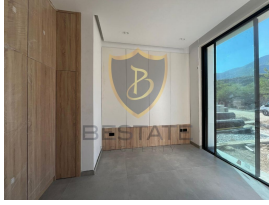

BP-10000004329