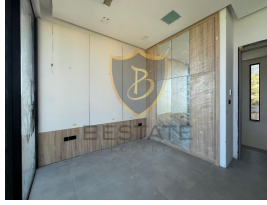

BP-10000004329