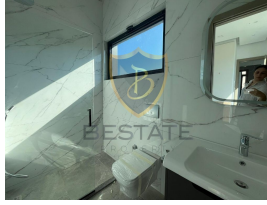

BP-10000004329

Publication Date	04-10-2024	Age of the Building	-
Category	Houses	Floor	1
Status	FOR SALE	Number of Floors of the Building	2
Property Type	Villa	Maintenance Fee	-
Net m ²	-	Furnishing Status	Unfurnished
Number of Rooms	4+1	Title Deed	Turkish Title Deeds
Number of Bathrooms	3	Payment type	Total Price
Can Be Navigated By Video Call	Yes	Eligibility for Loan	Appropriate

£ 1.149.000

4+1 VILLA WITH STUNNING VIEWS, TURKISH MADE AND LUXURY DESIGNED FOR SALE IN BELLAPAIS, KYRENIA!!!

Our luxury villa with mountain and sea views is waiting for its buyers in Bellapais, one of the most valuable regions of Kyrenia. Offering a comfortable living space with its modern and stylish design, this villa promises both a large and spacious atmosphere.

The villa has 4 bedrooms and 4 bathrooms, and there is a dressing room in the master

bedroom. There is also a large terrace on the upper floor with a unique view.

There are areas where you can have a pleasant time, with a 7x3 meter pool in the backyard, a playground for children and a hobby garden in the side garden. There is also a private car parking area.

Real Estate Interior Features

1. Balcony
2. Bathroom
3. Laundry room
4. TV Infrastructure
5. Ceramic
6. Parquet
7. Built-in Kitchen
8. Terrace

Real Estate Exterior Features

1. Terrace
2. Car park
3. Water tank
4. Garage
5. Garden
6. Private Pool