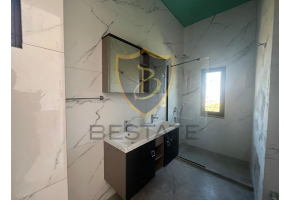

BP-10000004329

Publication Date	04-10-2024	Age of the Building	-
Category	Houses	Floor	1
Status	FOR SALE	Number of Floors of the Building	2
Property Type	Villa	Maintenance Fee	-
Net m ²	-	Furnishing Status	Unfurnished
Number of Rooms	4+1	Title Deed	Turkish Title Deeds
Number of Bathrooms	3	Payment type	Total Price
Can Be Navigated By Video Call	Yes	Eligibility for Loan	Appropriate

The villa has 4 bedrooms and 4 bathrooms, and there is a dressing room in the master

bedroom. There is also a large terrace on the upper floor with a unique view.

There are areas where you can have a pleasant time, with a 7x3 meter pool in the backyard, a playground for children and a hobby garden in the side garden. There is also a private car parking area.

On the basement floor, an additional area of 110 m² can be used as a cinema room, fitness area or dressing room. To add to your comfort, easy access to each floor is provided by an elevator.

This unique villa awaits you with the natural beauties and modern facilities of Bellapais.

Real Estate Interior Features

1. Balcony
2. Bathroom
3. Laundry room
4. TV Infrastructure
5. Ceramic
6. Parquet
7. Built-in Kitchen
8. Terrace

Real Estate Exterior Features

1. Terrace
2. Car park
3. Water tank
4. Garage
5. Garden
6. Private Pool