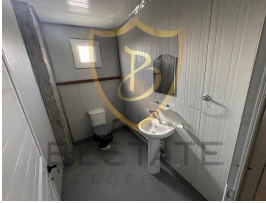

BP-10000004300