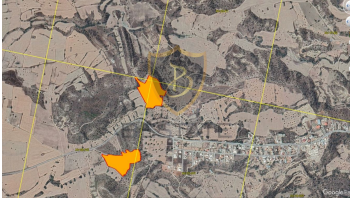

BP-10000003953

Publication Date	10-06-2024	Max Floor Permission	1
Category	Land	Development Rate (%)	1
Status	FOR SALE	Title Deed	Turkish Title Deeds
Property Type	Plot	Payment type	Unit Price
Net m²	22 acre-	Eligibility for Loan	Appropriate
Can Be Navigated By Video Call	Yes		

£ 65.000

INVESTMENT LAND IN MAGUSA İSKELE!!

- 10 Minutes from Iskele Center
- Sea View
- 22 Decares Total Area
- Closed for Development
- Suitable for Long Term Investment

İlan Danışmanları / Advisors / مشاور