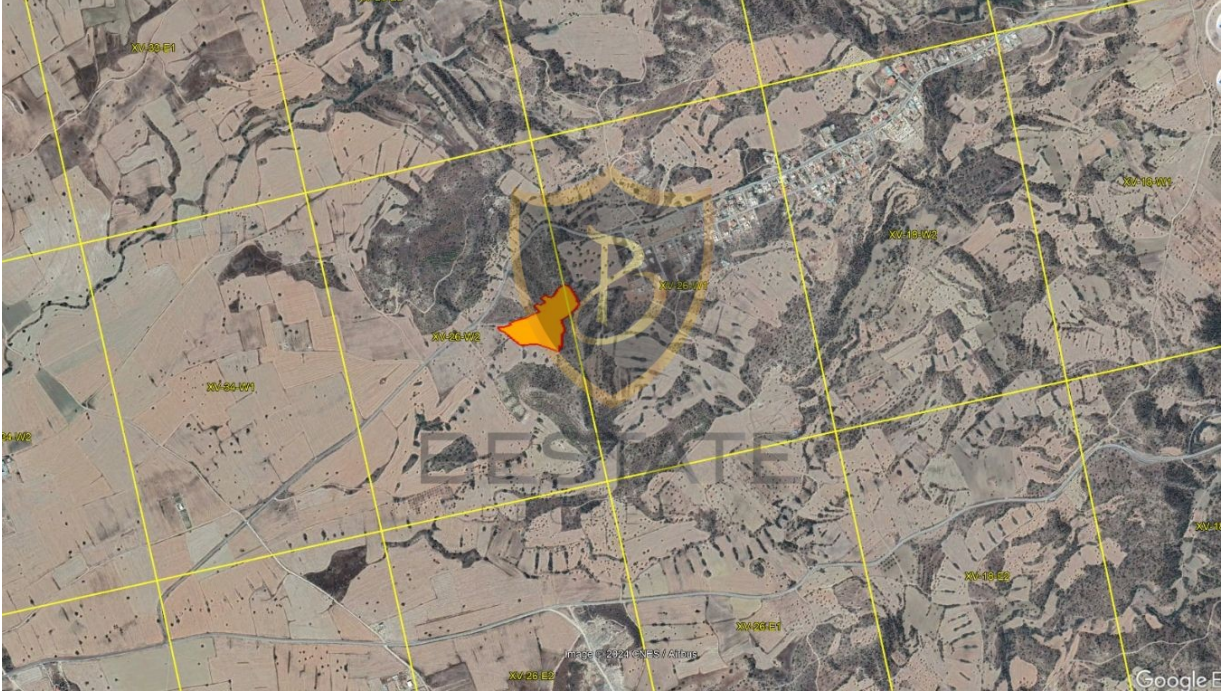

BP-10000003952

| | |
|--------------------------------|--|
| Publication Date | 09-06-2024 |
| Category | Land |
| Status | FOR SALE |
| Property Type | Plot |
| Net m ² | 21 acre 3 square feet 5.38 Quarter of acre- |
| Can Be Navigated By Video Call | Yes |

£ 65.000

INVESTMENT LAND IN MAGUSA İSKELE!!

- 3 Minutes from the Pier Center
- Sea View
- 21 Donor 3 Evlek Total Area
- Closed for Development
- Suitable for Long Term Investment

İlan Danışmanları / Advisors / مشاور