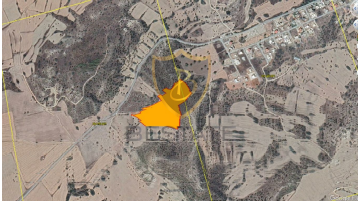

BP-10000003952

Publication Date	09-06-2024
Category	Land
Status	FOR SALE
Property Type	Plot
Net m²	21 acre 3 square feet 5.38 Quarter of acre-
Can Be Navigated By Video Call	Yes

Max Floor Permission	1
Development Rate (%)	1
Title Deed	Turkish Title Deeds
Payment type	Unit Price
Eligibility for Loan	Appropriate

£ 65.000