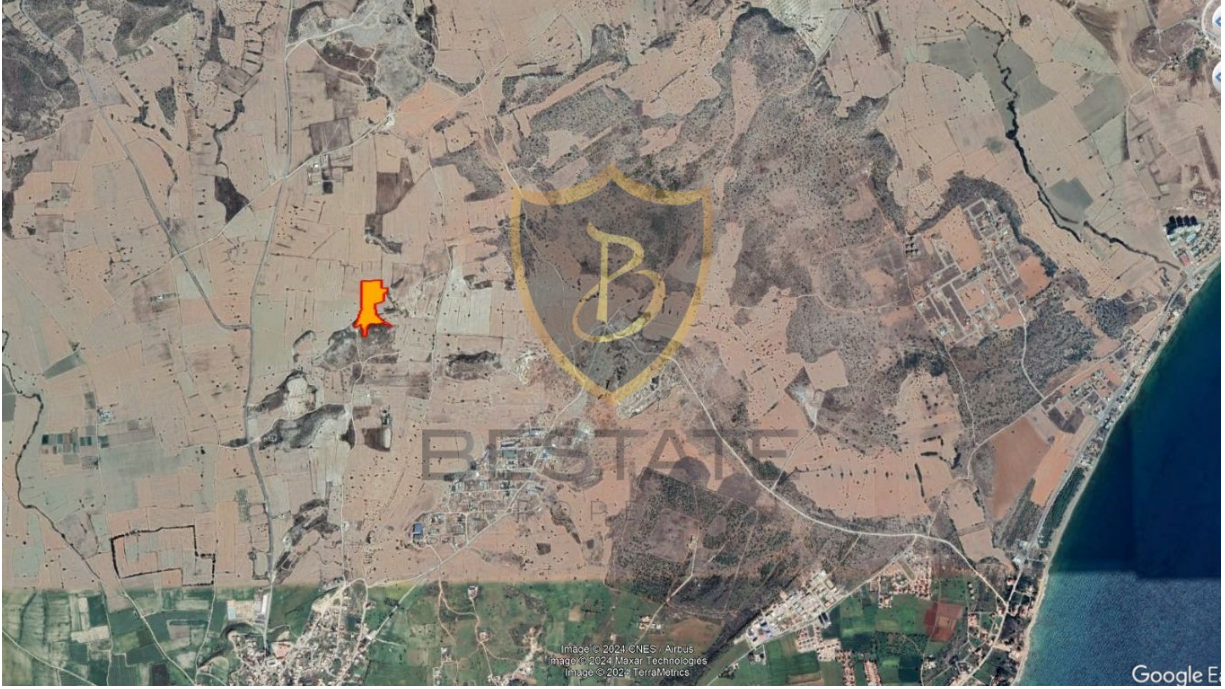

BP-10000003951

Publication Date	09-06-2024	Max Floor Permission	1
Category	Land	Development Rate (%)	1
Status	FOR SALE	Title Deed	Turkish Title Deeds
Property Type	Plot	Payment type	Unit Price
Net m²	18 acre-	Eligibility for Loan	Appropriate
Can Be Navigated By Video Call	Yes		

£ 65.000

18 DECLARES OF LAND FOR INVESTMENT IN MAGUSA İSKELE!!