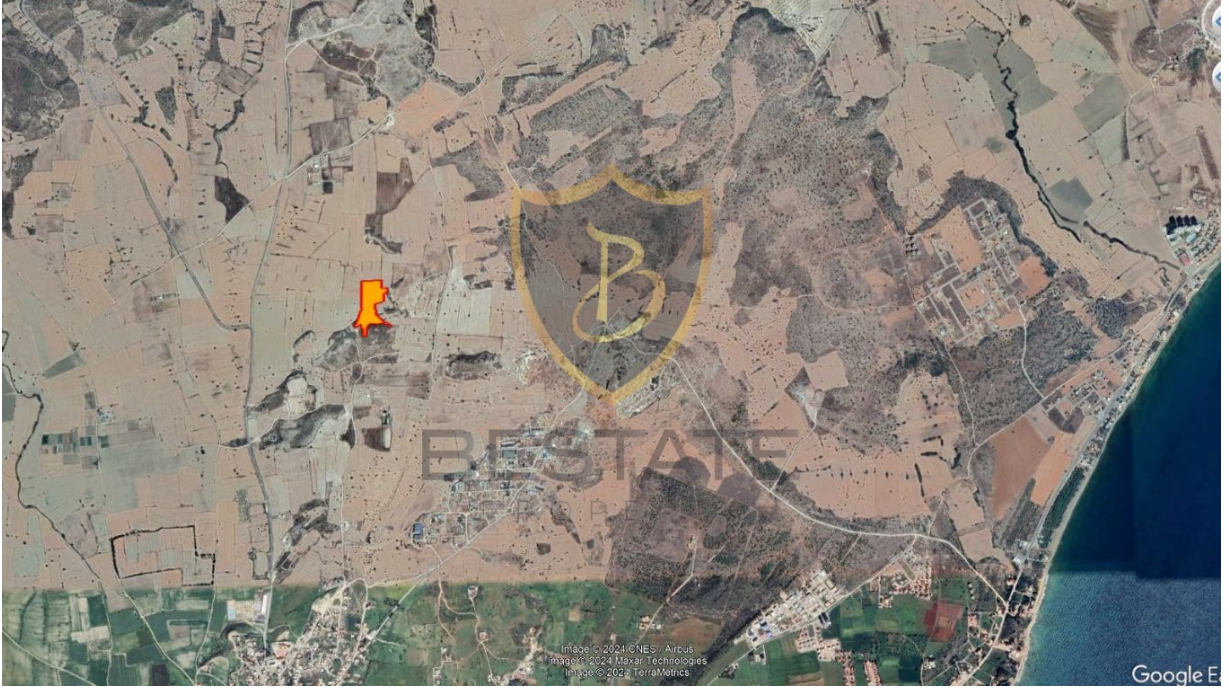

BP-10000003951

Publication Date	09-06-2024	Max Floor Permission	1
Category	Land	Development Rate (%)	1
Status	FOR SALE	Title Deed	Turkish Title Deeds
Property Type	Plot	Payment type	Unit Price
Net m ²	18 acre-	Eligibility for Loan	Appropriate
Can Be Navigated By Video Call	Yes		

£ 65.000

18 DECLARES OF LAND FOR INVESTMENT IN MAGUSA İSKELE!!

- Dr. 2 minutes away from Suat Günsel State Primary School
- 3 Minutes from the Pier Center
- Sea View
- 18 Acres Total Area
- Closed for Development
- Suitable for Long Term Investment