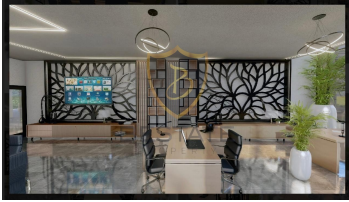

BP-10000003778

Publication Date	20-04-2024
Category	Ticari Emlak en
Status	FOR SALE
Property Type	Office
Net m²	-
Can Be Navigated By Video Call	-

Title Deed	Exchange Deeds
Payment type	Total Price
Eligibility for Loan	-

£ 350.000

COMMERCIAL OFFICE FOR SALE ON KYRENIA EDREMIT RING ROAD!!