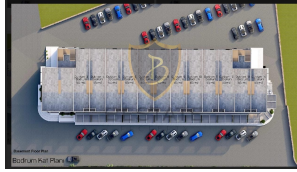

BP-10000003777

Publication Date	20-04-2024
Category	Ticari Emlak en
Status	FOR SALE
Property Type	Shop
Net m²	-
Can Be Navigated By Video Call	-

Title Deed	Exchange Deeds
Payment type	Total Price
Eligibility for Loan	-

£ 650.000

COMMERCIAL SHOP FOR SALE ON THE RING ROAD IN GİRNE EDREMİT!!

- Location Next to the Ring Road, with Easy Access to All Amenities