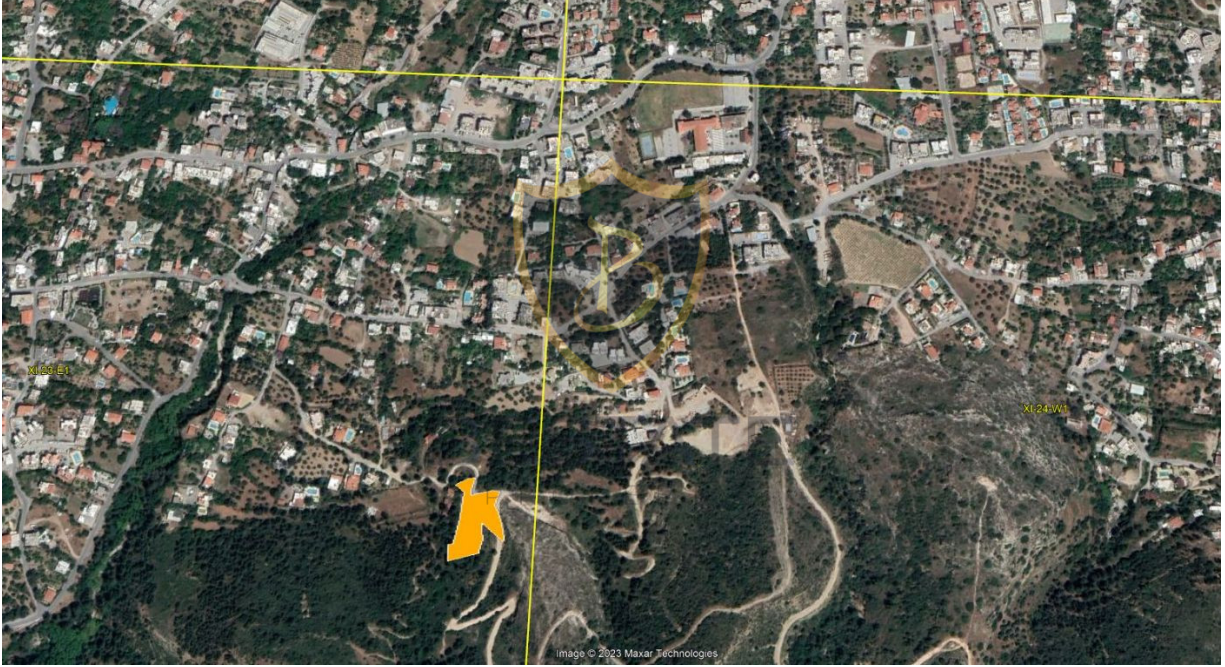

BP-10000003065

Publication Date	27-06-2023
Category	Land
Status	FOR SALE
Property Type	Land
Net m ²	2 acre 3 square feet 2,394.10 Quarter of acre-
Can Be Navigated By Video Call	Yes

Max Floor Permission	2
Development Rate (%)	35
Title Deed	Exchange Deeds
Payment type	Total Price
Eligibility for Loan	Appropriate

£ 700.000

LAND WITH STUNNING MOUNTAIN AND SEA VIEWS IN KYRENIA LAPTA!!

- All Infrastructures Are Ready
- In a Quiet Location Intertwined with Nature
- Located Close to Schools and Markets
- 3.902 m2 Total Area
- 1.161 m2 Usage Area
- Equivalent Core
- Available for Credit