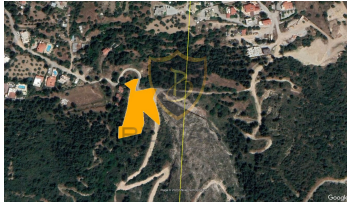

BP-10000003065

Publication Date	27-06-2023
Category	Land
Status	FOR SALE
Property Type	Land
Net m²	2 acre 3 square feet 2,394.10 Quarter of acre-
Can Be Navigated By Video Call	Yes

Max Floor Permission	2
Development Rate (%)	35
Title Deed	Exchange Deeds
Payment type	Total Price
Eligibility for Loan	Appropriate

£ 700.000