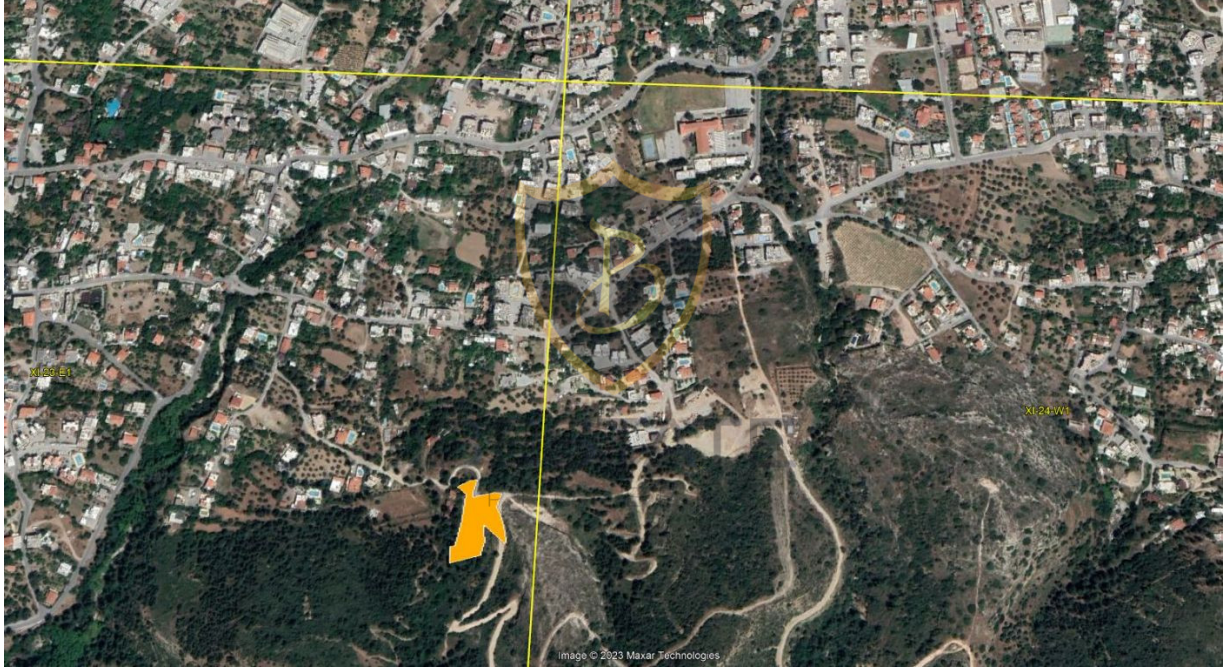

# BP-10000003065

Publication Date	<b>27-06-2023</b>
Category	<b>Land</b>
Status	<b>FOR SALE</b>
Property Type	<b>Land</b>
Net m <sup>2</sup>	<b>2 acre 3 square feet 2,394.10 Quarter of acre-</b>
Can Be Navigated By Video Call	<b>Yes</b>

- All Infrastructures Are Ready
- In a Quiet Location Intertwined with Nature
- Located Close to Schools and Markets
- 3.902 m2 Total Area
- 1.161 m2 Usage Area
- Equivalent Core
- Available for Credit