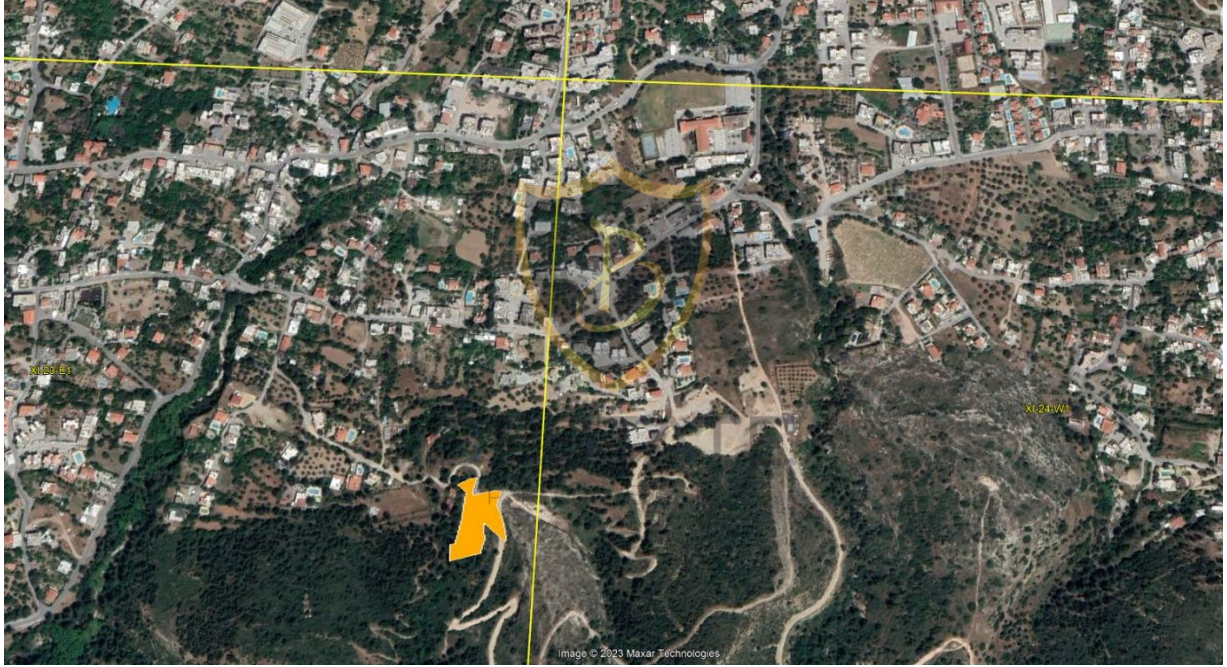

# BP-10000003065

Publication Date	<b>27-06-2023</b>
Category	<b>Land</b>
Status	<b>FOR SALE</b>
Property Type	<b>Land</b>
Net m <sup>2</sup>	<b>2 acre 3 square feet 2,394.10 Quarter of acre-</b>
Can Be Navigated By Video Call	<b>Yes</b>

- All Infrastructures Are Ready
- In a Quiet Location Intertwined with Nature
- Located Close to Schools and Markets
- 3.902 m2 Total Area
- 1.161 m2 Usage Area
- Equivalent Core
- Available for Credit