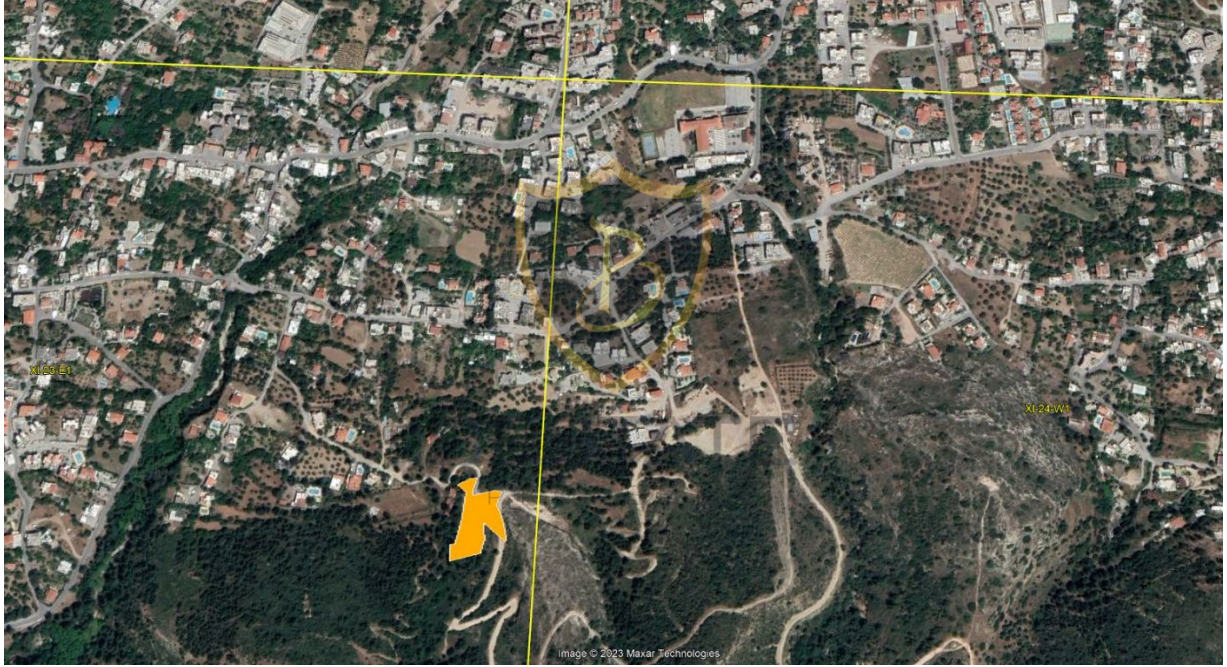

BP-10000003065

| | |
|--------------------------------|---|
| Publication Date | 27-06-2023 |
| Category | Land |
| Status | FOR SALE |
| Property Type | Land |
| Net m ² | 2 acre 3 square feet 2,394.10 Quarter of acre- |
| Can Be Navigated By Video Call | Yes |

£ 700.000

LAND WITH STUNNING MOUNTAIN AND SEA VIEWS IN KYRENIA LAPTA!!

- All Infrastructures Are Ready
- In a Quiet Location Intertwined with Nature
- Located Close to Schools and Markets
- 3.902 m2 Total Area
- 1.161 m2 Usage Area
- Equivalent Core
- Available for Credit